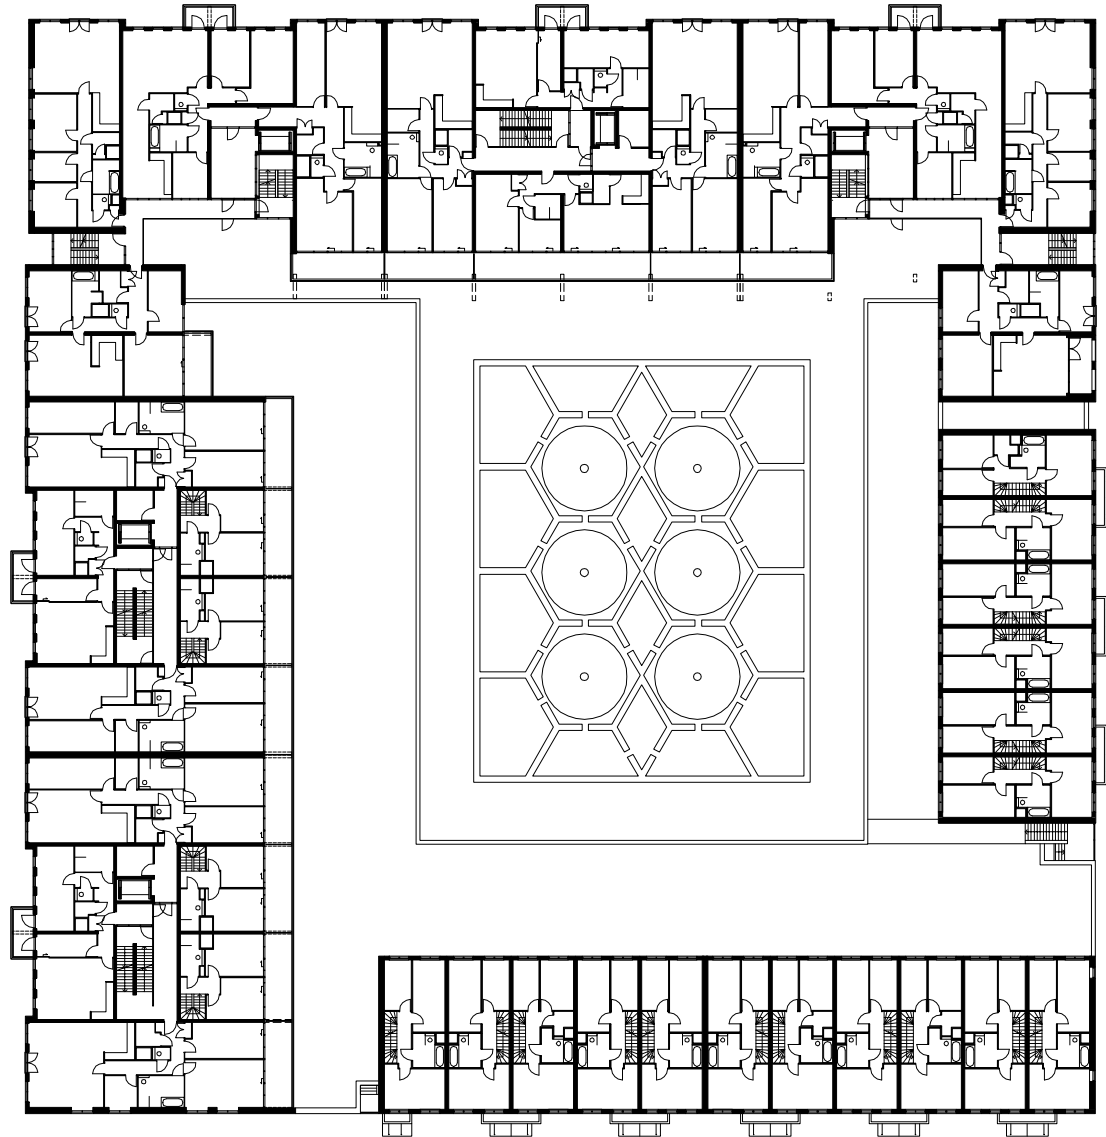

1 / 3000

0 30 60m

DWMA & PWMA
SITUATIE

DAM
&
PARTNERS
ARCHITECTEN

1 / 600

DWMA
NIVO 01

DAM
&
PARTNERS
ARCHITECTEN

1 / 200